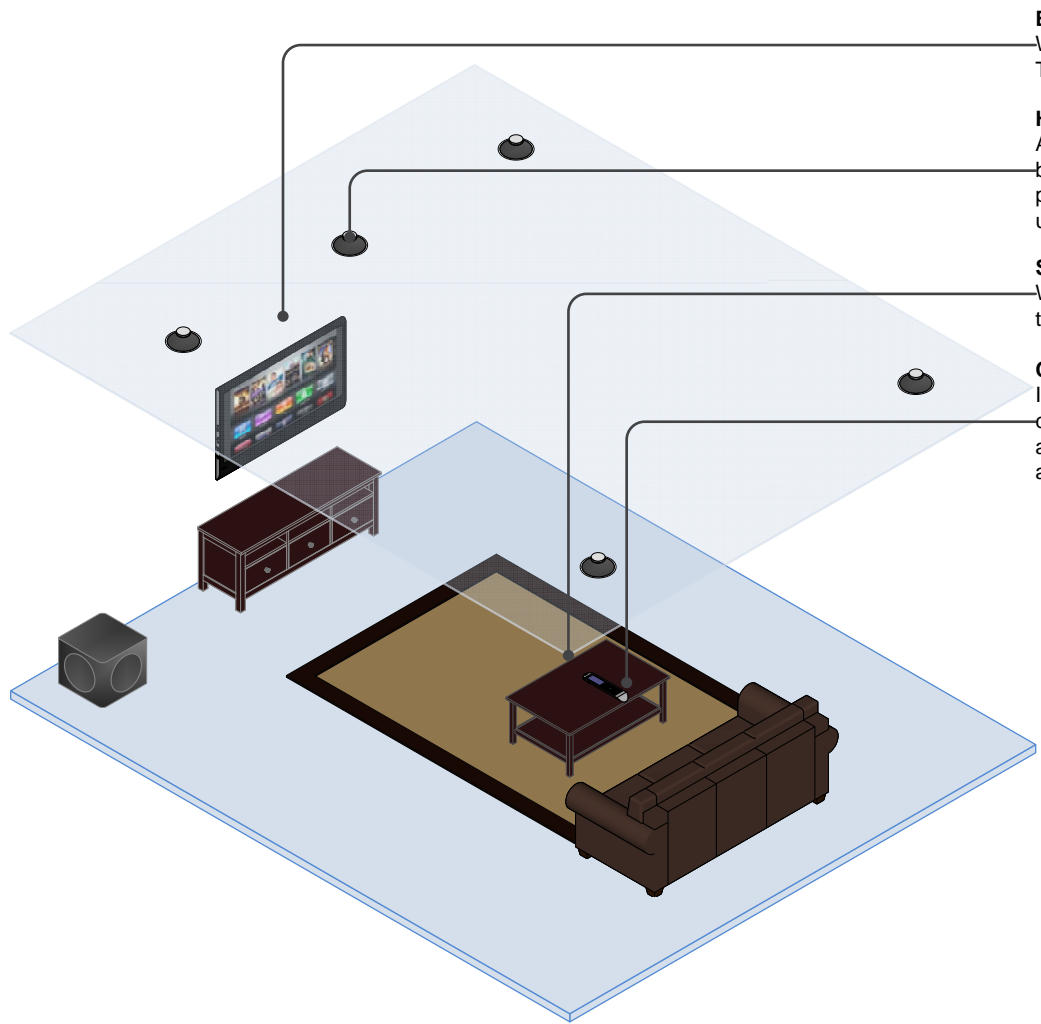

Living Room In-Ceiling Surround Sound

This premium living room system delivers big picture and big sound to bring movies, TV shows and games to life. A large LCD display on an adjustable articulating mount provides the optimum viewing angle, while in-ceiling speakers and a powerful subwoofer deliver impressive sound from your favorite sources.

Bigger Is Better

With a large LCD display, high definition movies, TV shows and games have never looked better.

Hear the Difference

Aimable in-ceiling speakers improve performance by directing sound at the listener. Paired with a powerful subwoofer, the system delivers unsurpassed detail and impact.

Simple Control

Walk into the room and press a single button on the touchscreen remote to start the show.

Cut the Clutter

In-ceiling speakers blend into the décor without compromising performance, while a wireless kit allows placement of the subwoofer almost anywhere in the room.

Features

- Large LCD Display with adjustable articulating mount
- High quality in-wall speakers and two dual 8" subwoofers
- HDMI Inputs for Satellite, BluRay, DVD, Streaming Player, and Game System
- Products mounted inside racks and safely tucked away inside cabinet
- One-button operation using Pro Control touchscreen remote